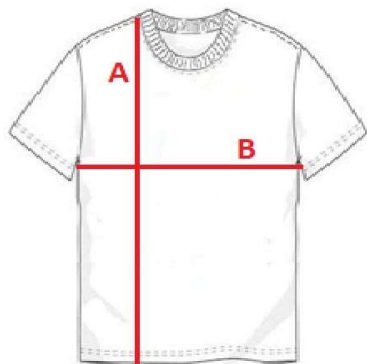

# FMT01/ MT01

Men's t-shirt

cm	XXS	XS	S	M	L	XL	XXL	3XL	4XL
<b>A</b>	64	67	69	71	73	76	78	80	82
<b>B</b>	45	47	50	53	56	59	62	65	67

Orientation sizes of the product.